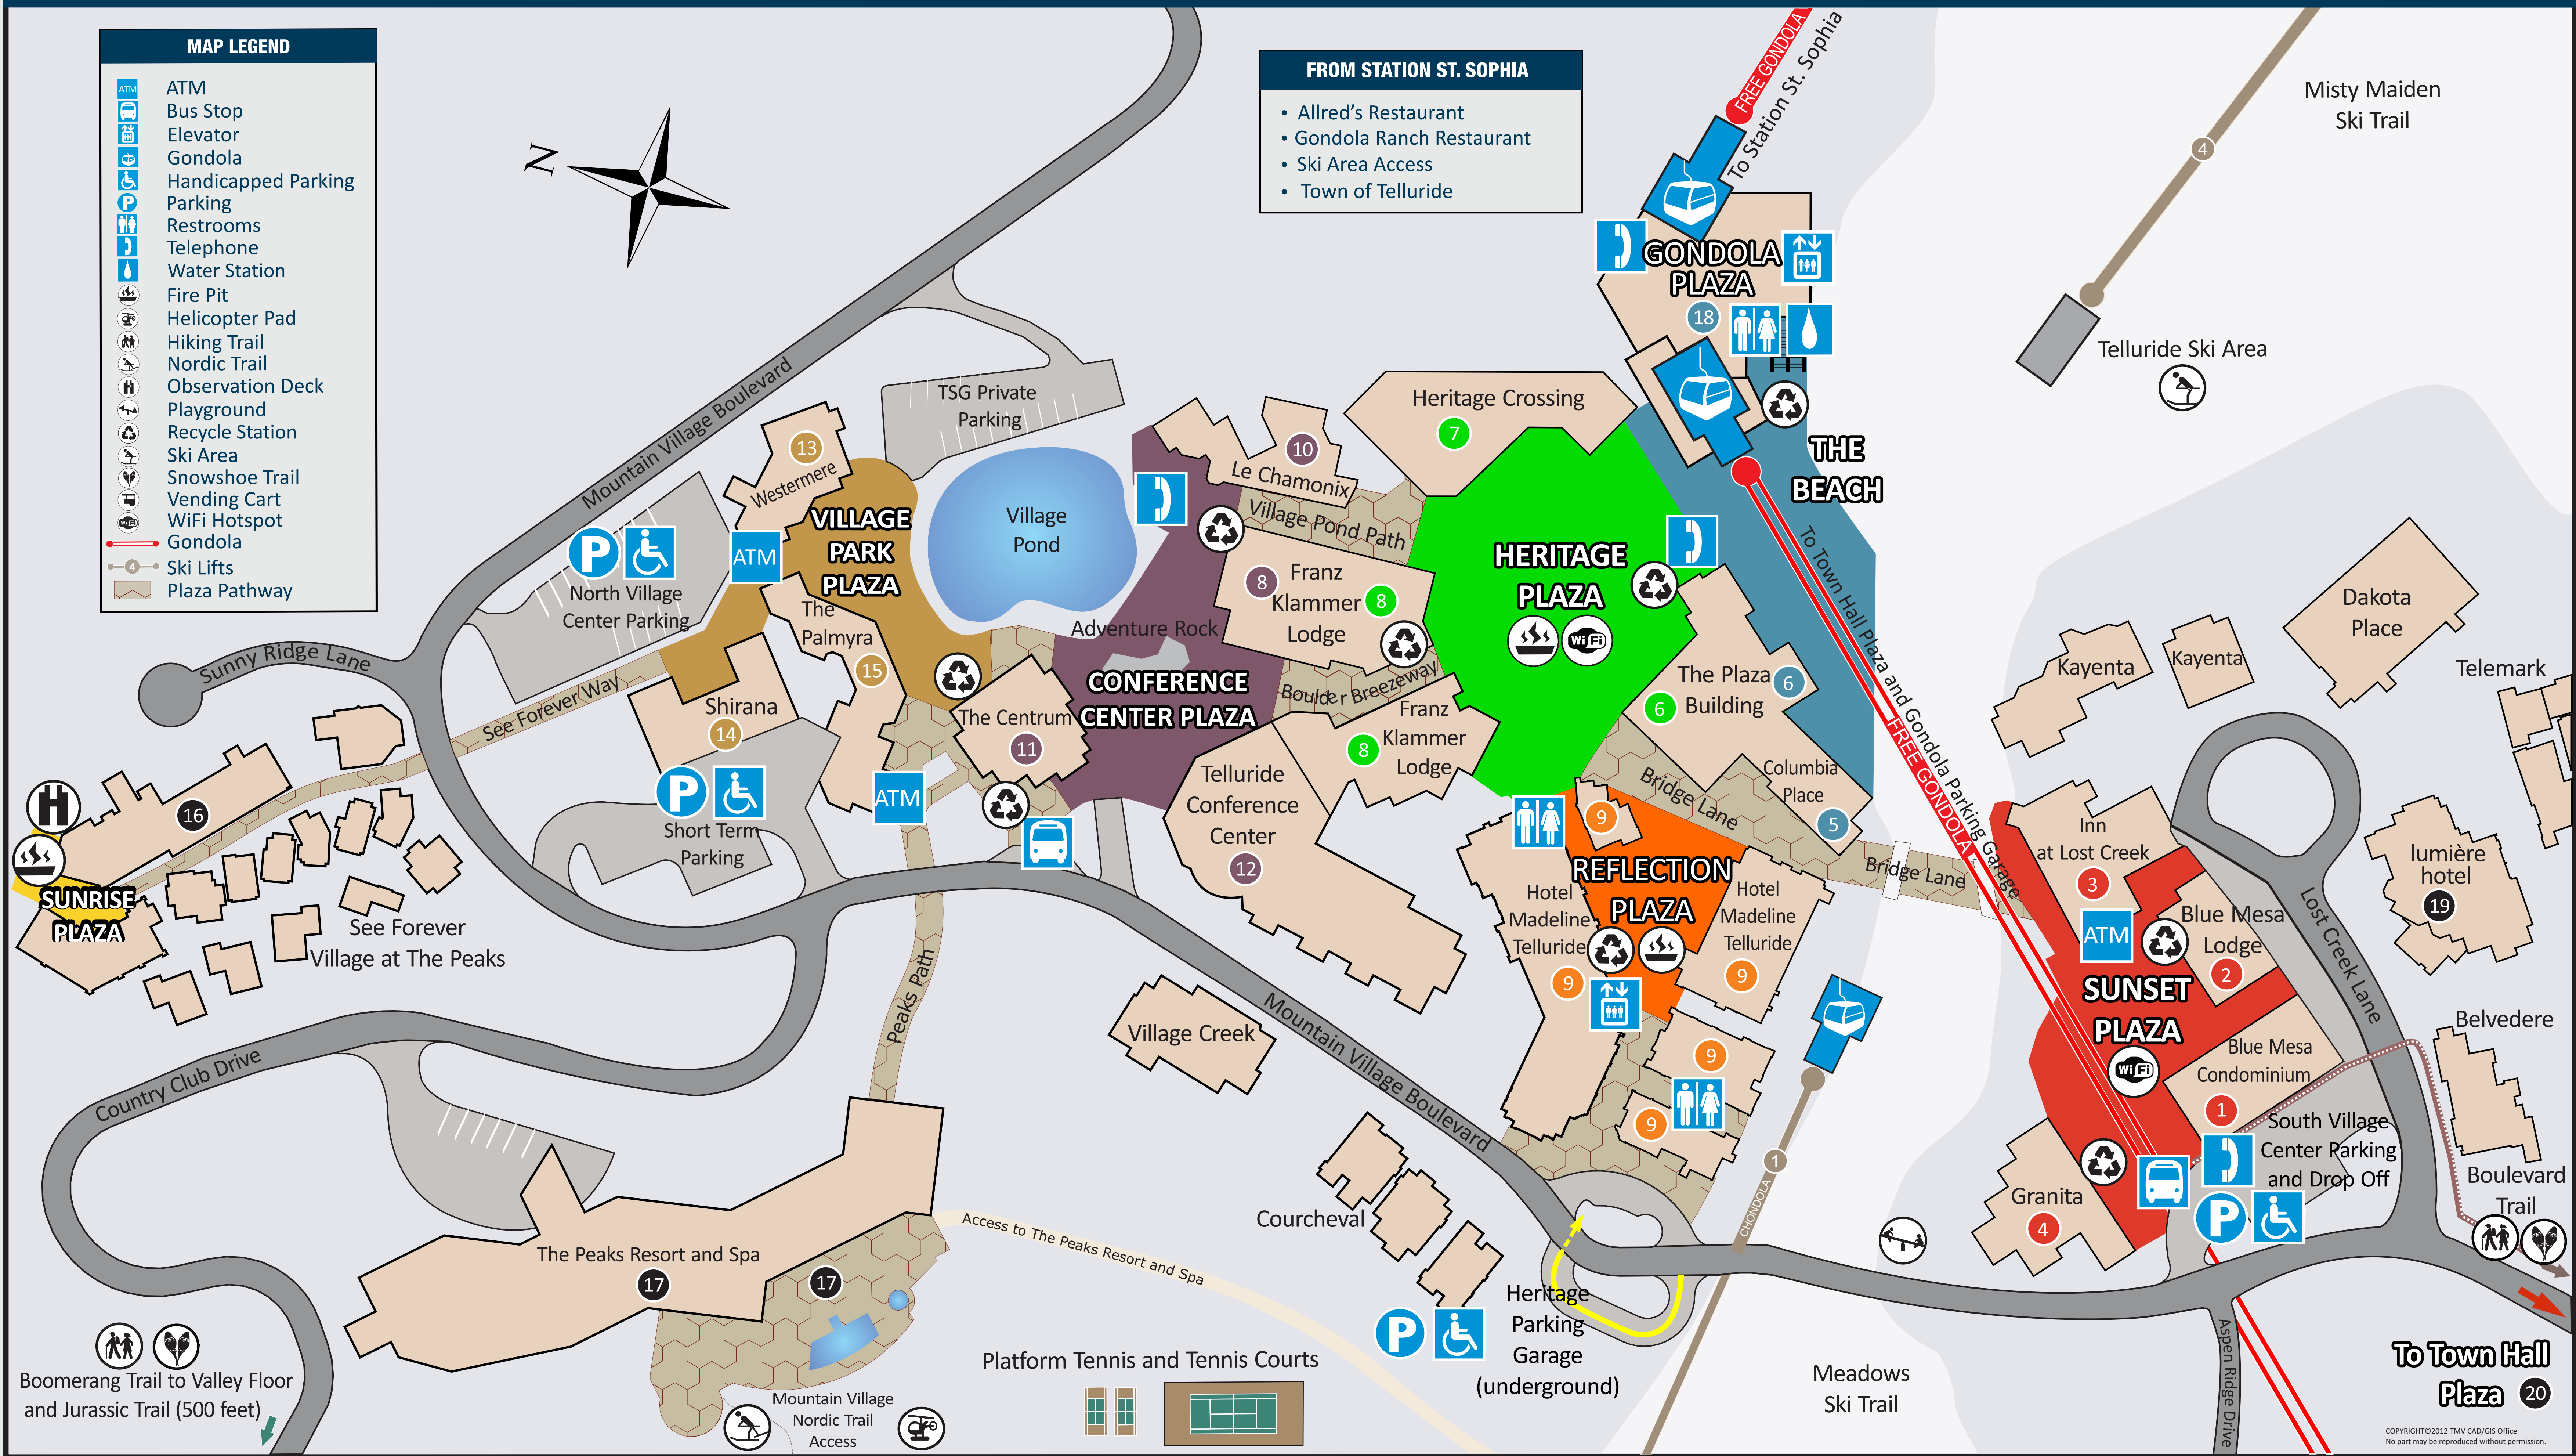

MOUNTAIN VILLAGE CENTER DIRECTORY

- | | | | | |
|--|--|---|---|--|
| <p>BUILDINGS & LODGING</p> <ul style="list-style-type: none"> 1 Blue Mesa Condominium 2 Blue Mesa Lodge 3 Inn At Lost Creek 4 Granita Residential 5 Columbia Place Residential 6 Residences at The Plaza 7 The Residences at Heritage Crossing 8 Fairmont Heritage Place, Franz Klammer Lodge 9 Hotel Madeline Telluride 10 Le Chamonix Residential 11 The Centrum Residential 12 Telluride Conference Center 13 Westernmere Residential 14 Shirana Residential 15 The Palmyra Residential 16 See Forever Village at The Peaks 17 The Peaks Resort and Spa 18 Gondola Plaza 19 lumière hotel 20 Town Hall Plaza <p>BANKS</p> <ul style="list-style-type: none"> 17 ATM at The Peaks 20 ATM at The Market at Mountain Village 13 US Bank 15 Wells Fargo | <p>BEAUTY & HEALTH SERVICES</p> <ul style="list-style-type: none"> 8 Alpenglow Beauty 7 BASEmassage @ the Telluride BASE Club 17 Colorado Sun Tanning Salon at The Peaks 7 Mountain Escape Massage Therapy 17 Peak Performance Therapy 8 The Himmel Spa at Franz Klammer Lodge 17 The O2 Room at The Peaks 17 The Salon at The Peaks 9 The Spa at Hotel Madeline 17 The Spa at The Peaks <p>MEMBERSHIP CLUBS</p> <ul style="list-style-type: none"> 8 Cornerstone Mountain Club 7 Telluride BASE Club 6, 17 Telluride Ski & Golf Club <p>PROFESSIONAL OFFICES</p> <ul style="list-style-type: none"> 4 Jonette Bronson, Ph.D 4 Law Office of Diane S. Wolfson 4 Lori Raney, MD Psychiatry 6 Telluride Ski & Golf Executive Offices 1 Telluride Tourism Board Group Sales 13 The Studio | <p>PROPERTY MANAGEMENT</p> <ul style="list-style-type: none"> 13 Elevation Vacations, LLC 4 Full Circle HOA Management 7 homeBASE Property Management 15 Telluride Resort Lodging <p>REAL ESTATE OFFICES</p> <ul style="list-style-type: none"> 17 Sotheby's International Realty 4 Telluride Properties 8 Telluride Real Estate Corporation <p>RECREATIONAL SERVICES & AMENITIES</p> <ul style="list-style-type: none"> 17 Fitness Club & Pool at The Peaks 6 Guest Services Center at Slopeside Lockers 9 Mountain Village Ice Rink & Skate Shop Playground 6 Slopeside Lockers 8 Snowbike Rentals 9 Telluride Adaptive Sports Program 8 Telluride Eco Adventures and Kids Adventure Activities 17 Telluride Helitrax 18 Telluride Ski & Golf Nursery 18 Telluride Ski & Snowboard School and Children's Center 18 Telluride Ski Resort Ticket & Pass Office Wax Guru 18 "Yurt" Overnight Ski & Boot Valet (second level) | <p>RESTAURANTS, BARS & VENDING CARTS</p> <ul style="list-style-type: none"> 3 9545 Restaurant & Bar (second level) 4 Allred's Restaurant 5 Crazy Elk Pizza 8 Diggity's Dog House 20 Gondola Grounds Coffee 2 La Piazza Del Villaggio Ristorante 2 La Pizzeria Lasagneria, Gelateria 17 Legends at The Peaks 17 Palmyra at The Peaks 1 Poachers Pub 9 REV Restaurant at Hotel Madeline 8 Rick's Bar 8 SMAK Bar at Hotel Madeline 6 Telluride Coffee Company 17 The Deep End Pool, Bar & Restaurant at The Peaks 17 The Great Dane 17 The Great Room at The Peaks 17 The Lift at The Peaks 19 the little bar at lumière hotel 20 The View Restaurant at Mountain Village Lodge 6 Tomboy Tavern 7 Tracks Café & Bar <p>RETAIL STORES</p> <ul style="list-style-type: none"> 8 Alpenglow Beauty 7 Alternative Edge 10, 9 BootDoctors and Paragon Outdoors 6, 3 Christy Sports 10 Dr. B's | <p>RETAIL STORES (cont.)</p> <ul style="list-style-type: none"> 8 Eco Adventures 6 Elevation Imaging (lower level) 8 Heritage Apparel 20 High Country Shipping & Business Services 8 Mountain Standard Time, Telluride 9 neve Sports at Hotel Madeline 9 Palladin (Open in December) 20 Spirits at Mountain Village 8 Swanky Buckle 6 Telluride Naturals 18 Telluride Resort Store (second level) 8, 17 Telluride Sports 18 Telluride Sports Accessory Shop 18 Telluride Sports Rentals 9 Telluride Truffle (Open in December) 8 The Himmel Spa Boutique 20 The Market at Mountain Village 7 The North Face 17 The Spa Boutique at The Peaks <p>TOWN HALL PLAZA</p> <ul style="list-style-type: none"> 20 Gondola Parking Garage 20 Mountain Lodge Telluride 20 Mountain Village Fire Station 20 Mountain Village Police Station 20 Mountain Village Post Office 20 Restrooms 20 Recycle Station 20 Station Village Parking Gondola 20 Water Station |
|--|--|---|---|--|
- 1 Number Denotes Building
Color Denotes Plaza