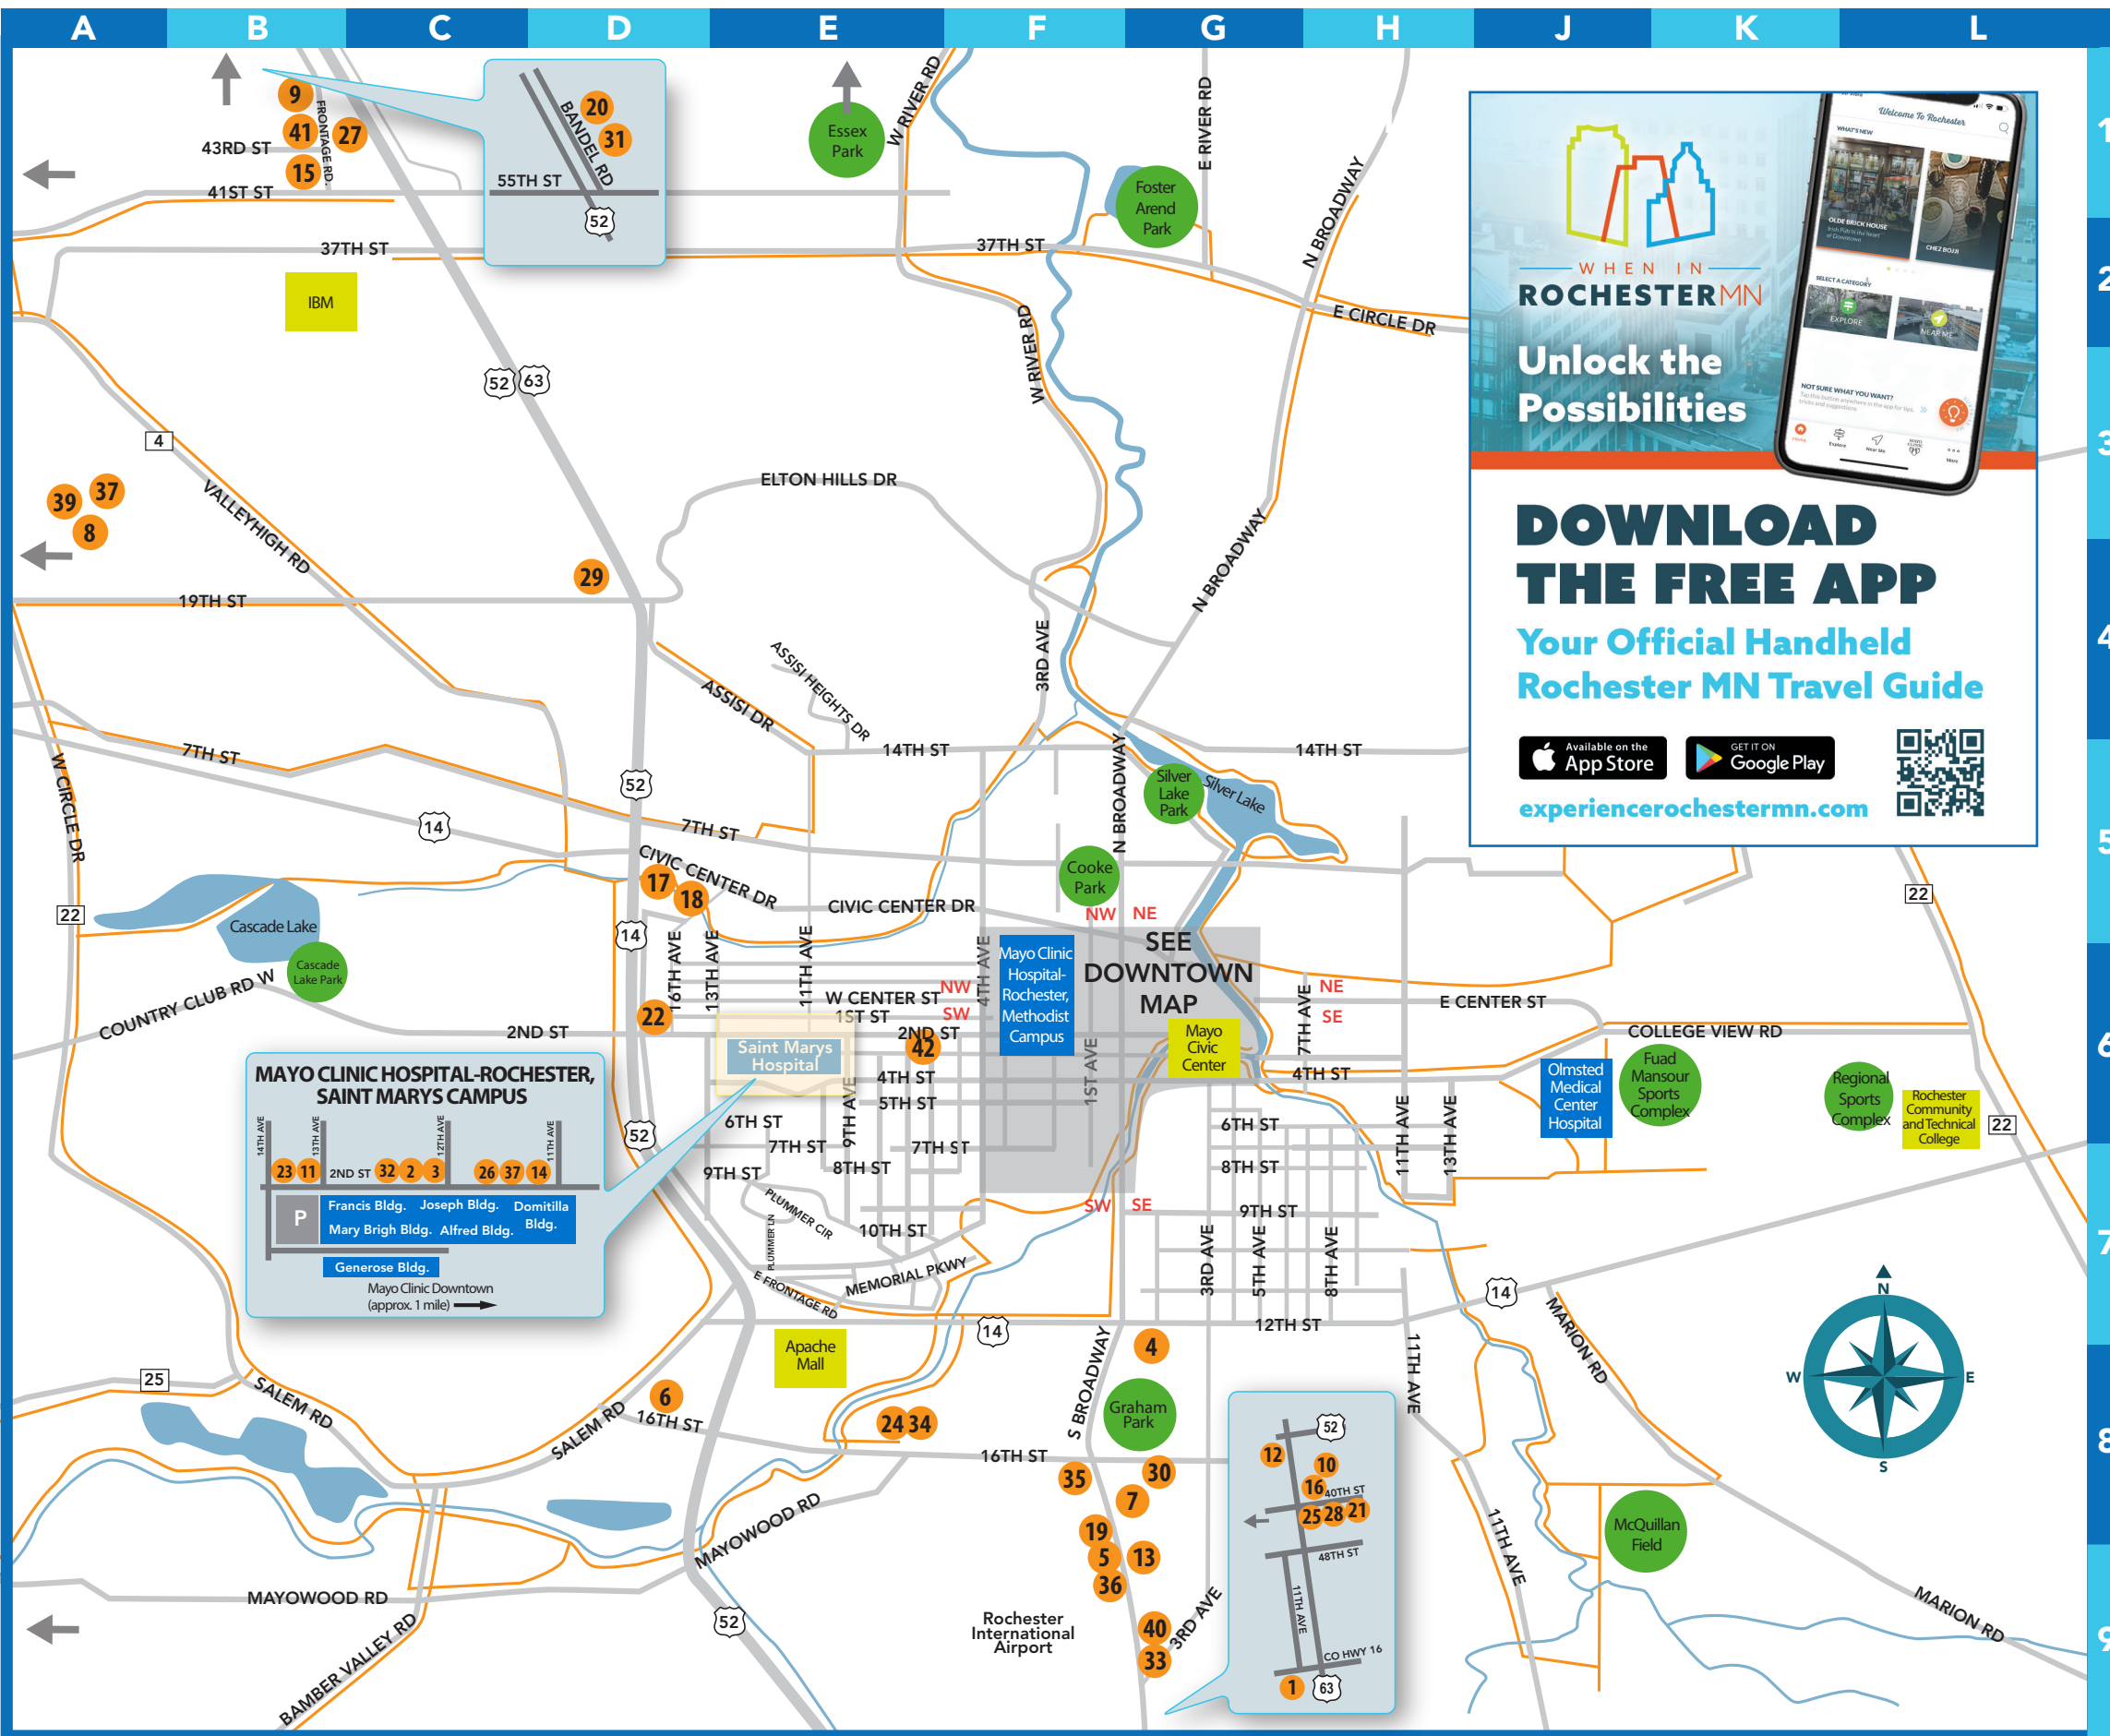

ROCHESTER HOTELS

- 1 H-9 AmeriInn Rochester • 7320 Airport View Drive SW • (507) 536-7000
- 2 E-6 Aspen Select • 1215 2nd Street SW • (507) 288-2671
- 3 E-6 Aspen Suites • 1211 2nd Street SW • (507) 289-6600
- 4 G-7 Baymont by Wyndham • 1230 S Broadway • (507) 288-8288
- 5 F-9 Best Price Inn • 1817 S Broadway • (507) 289-2376
- 6 D-8 Best Western Rochester • 1517 16th Street SW • (507) 289-8866
- 7 G-8 Candlewood Suites • 1640 Broadway • (507) 361-6000
- 8 A-4 Comfort Inn & Suites • 2005 Commerce Drive NW • (507) 281-6850
- 9 B-1 Country Inn & Suites By Carlson North • 4323 Highway 52 N • (507) 285-3335
- 10 H-8 Country Inn & Suites By Radisson South • 77 Woodlake Drive SE • (507) 287-6758
- 11 E-6 Courtyard by Marriott Saint Marys • 161 13th Avenue SW • (507) 536-0040
- 12 G-8 Days Inn & Suites South • 3595 Commercial Drive SW • (507) 206-4675
- 13 G-9 Econo Lodge by Choice Hotels • 1850 S Broadway • (507) 282-9905
- 14 E-6 EVEN Hotel + Staybridge Suites • 101 11th Street NW • (507) 322-6317
- 15 B-1 Extended Stay America North • 2814 43rd Street NW • (507) 289-7444
- 16 H-8 Extended Stay America South • 55 Woodlake Drive SE • (507) 536-7444
- 17 D-5 Fairfield Inn & Suites • 470 17th Avenue NW • (507) 258-7300
- 18 D-5 GuestHouse International Inn & Suites • 435 16th Avenue NW • (507) 288-9090
- 19 F-8 Hampton Inn • 1755 S Broadway • (507) 287-9050
- 20 D-1 Hampton Inn & Suites Rochester - North • 2870 59th Street NW • (507) 289-6100
- 21 H-8 Holiday Inn Express • 4141 Maine Avenue SE • (507) 424-2600
- 22 D-6 Holiday Inn Express & Suites • 155 16th Avenue SW • (507) 226-8700
- 23 E-6 Homewood Suites by Hilton • 165 13th Avenue SW • (507) 218-3320
- 24 E-8 Home2 Suites by Hilton • 831 16th Street SW • (507) 361-4200
- 25 H-8 La Quinta Inn & Suites • 4353 Canal Place SE • (507) 289-4200
- 26 E-6 Maria's Room & Kitchenettes • 1139 2nd Street SW • (507) 208-5785
- 27 B-1 Microtel Inn & Suites North • 4210 Highway 52 N • (507) 286-8780
- 28 H-8 Microtel Inn & Suites South • 4165 Maine Avenue SE • (507) 289-4900
- 29 D-4 Motel 6 • 2107 W Frontage Road • (507) 282-6625
- 30 G-8 Quality Inn & Suites • 1620 1st Avenue SE • (507) 282-8091
- 31 D-1 Quality Inn • 5708 Bandel Road NW • (507) 289-3344
- 32 E-6 Rainbow Inn • 1217 2nd Street SW • (507) 288-0025
- 33 G-9 Red Carpet Inn • 2214 S Broadway • (507) 282-7448
- 34 E-8 Residence Inn • 809 16th Street SW • (507) 923-2141
- 35 F-8 Rochester Hotel & Suites • 1625 S Broadway • (507) 281-2211
- 36 F-9 Rochester Inn • 1837 S Broadway • (507) 288-2031
- 37 A-4 Sleep Inn & Suites • 2109 Commerce Drive NW • (507) 282-2364
- 38 E-6 SpringHill Suites by Marriott • 1125 2nd Street SW • (507) 281-5455
- 39 A-4 Staybridge Suites • 2350 Commerce Drive NW • (507) 280-9000
- 40 G-9 Super 8 S. Broadway • 106 21st Street SE • (507) 282-1756
- 41 B-1 TownePlace Suites by Marriott • 2829 43rd Street NW • (507) 281-1200
- 42 F-6 TownePlace Suites by Marriott • 601 2nd Street SW • (507) 361-0050

PLACES TO STAY

The most up-to-date information on hotels, extended stay, campgrounds and RV parks.

THINGS TO DO